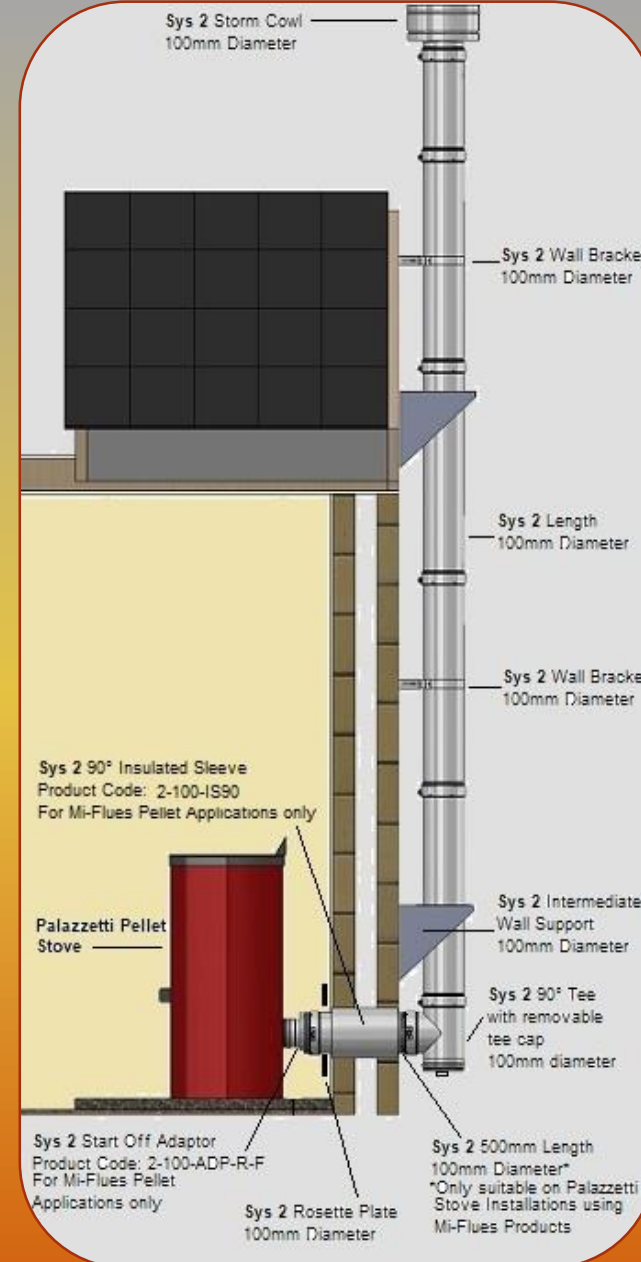

Pellet Stove Installations from Mi-Flues

PALAZZETTI
WARMTH WITH NATURAL APPEAL

System 8 Connecting Flue Pipe for Pellet Stoves
System 2 Twin Wall Insulated Chimney System – Stainless/Black finish

System 2 Twin Wall Insulated Connecting Flue Pipe
with System 2 Twin Wall Insulated Chimney System - **Also available in BLACK**

Sys 2 Roof Centering Plate

System 2 Firestop with Cover Plate

System 2 Tapered Adaptor

System 8 90° T Female/Female

System 2 Storm Cowl

System 2 Wall Bracket

System 2 Length Black

Sys 2 Start Off Adaptor Code: 2-100-ADP-R-F