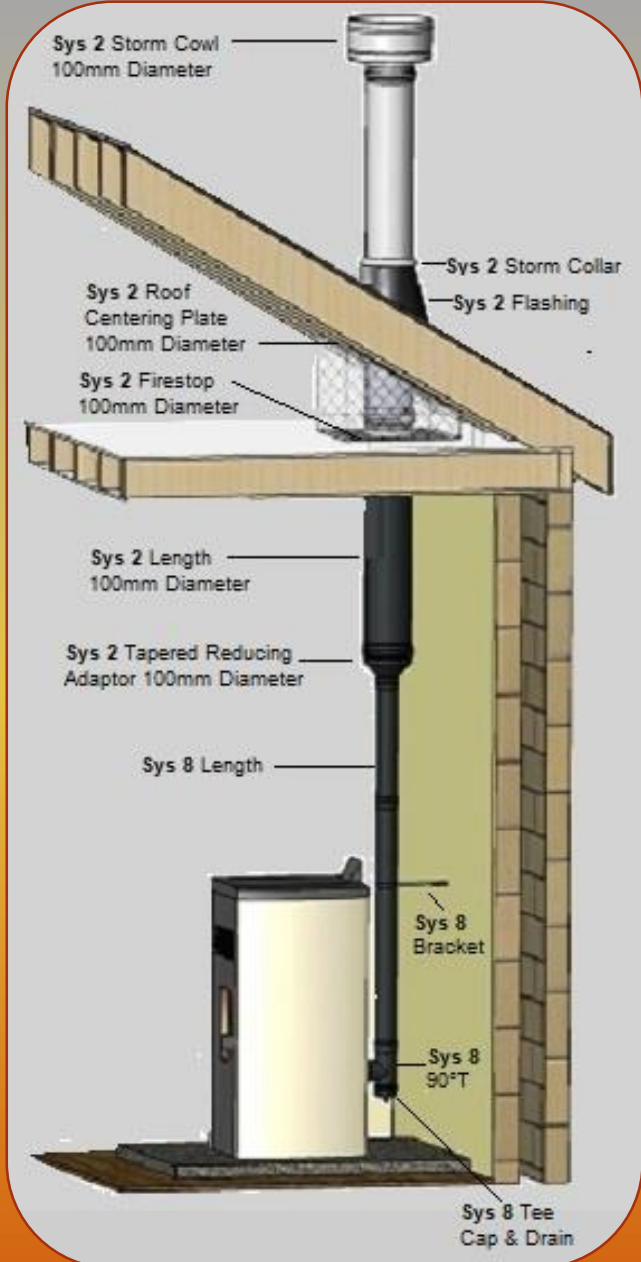

Pellet Stove Installations from Mi-Flues

PALAZZETTI
WARMTH WITH NATURAL APPEAL

System 8 Connecting Flue Pipe for Pellet Stoves
System 2 Twin Wall Insulated Chimney System – Stainless/Black finish

System 2 Twin Wall Insulated Connecting Flue Pipe
with System 2 Twin Wall Insulated Chimney System - **Also available in BLACK**

Sys 2 Roof Centering Plate

System 2 Firestop with Cover Plate

System 2 Tapered Adaptor

System 8 90° T Female/Female

System 2 Storm Cowl

System 2 Wall Bracket

System 2 Length Black

Sys 2 Start Off Adaptor Code: 2-100-ADP-R-F